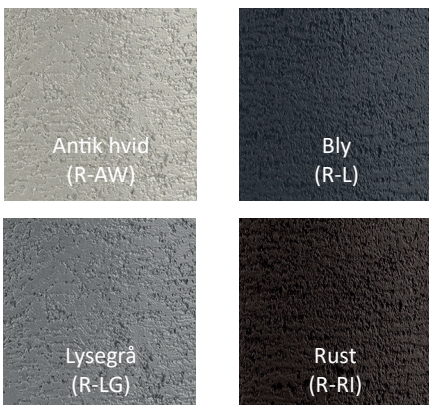

Rå overflade / Raw surface (R)

Sinus

19010/5 - Set of 5.

H60 W60, H50 W50, H40 W40, H30 W30, H20 W20
Layer/pll: 2/8

19010/4 - Set of 4.

H50 W50, H40 W40, H30 W30, H20 W20
Layer/pll: 4/16